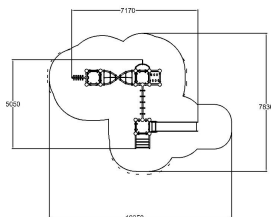

-  Climbing
5
-  Exercising
1
-  Slides
2
-  Towers
3

User age	3+
Number of users	12
Product length, mm	5050
Product width, mm	7170
Product height, mm	2920
Impact area, m ²	51
Falling space, m ²	52
Max. free fall height, mm	2250
Safety info	EN 1176-1, 3 TÜV