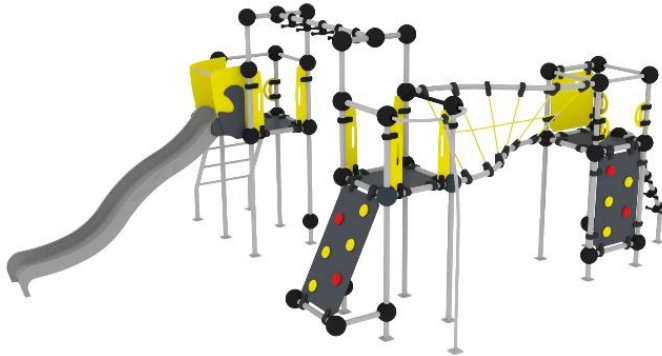

-  Climbing
5
-  Exercising
1
-  Slides
2
-  Towers
3

User age	3+
Number of users	12
Product length, mm	5050
Product width, mm	7170
Product height, mm	2920
Impact area, m ²	51
Falling space, m ²	52
Max. free fall height, mm	2250
Safety info	EN 1176-1, 3 TÜV