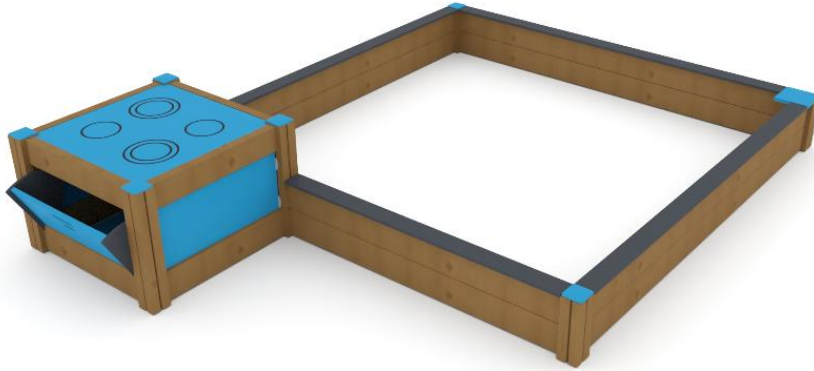

Q14218-1

SANDBOX 2,5X2,5 WITH PLAYBOX

User age	1+
Product length, mm	2495
Product width, mm	3295
Product height, mm	590
Impact area, m ²	1
Falling space, m ²	30.7
Max. free fall height, mm	570
Safety info	EN 1176-1 TÜV