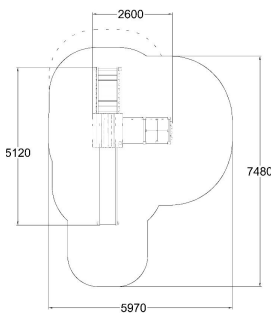

# TROLL'S CLIMB AND SLIDE

-  Climbing  
3
-  Exercising  
2
-  Meeting points  
1
-  Roofs  
1
-  Slides  
1
-  Towers  
2

User age	2+
Impact area, m <sup>2</sup>	34
Max. free fall height, mm	2210
Safety info	EN 1176-1, 3 TÜV
Ropes	