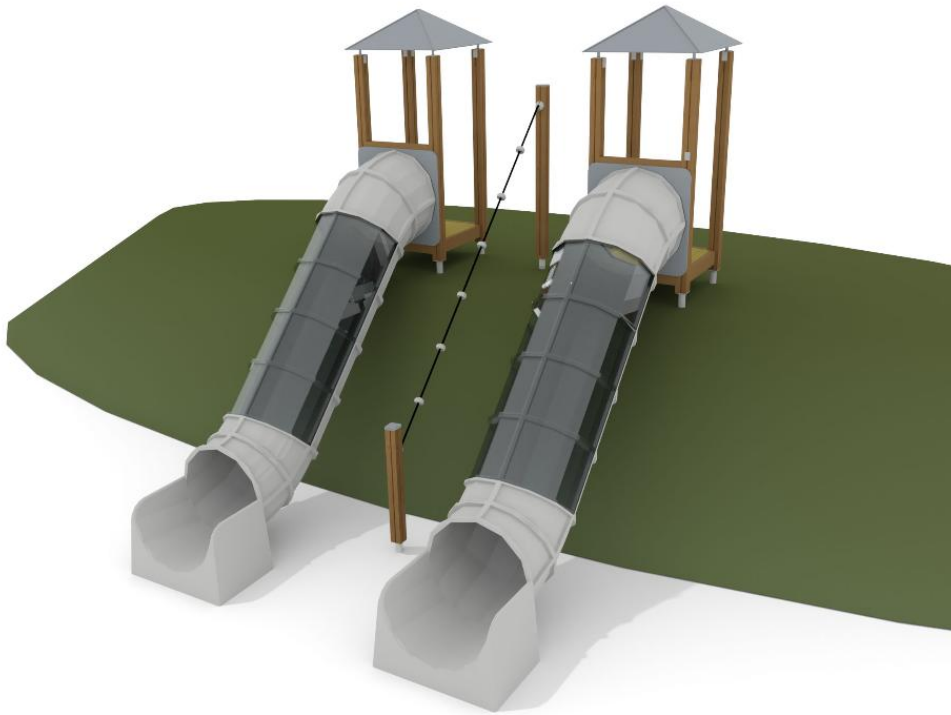

-  Climbing
1
-  Roofs
2
-  Slides
2
-  Towers
2

User age	2+
Product height, mm	2360
Impact area, m ²	45.4
Falling space, m ²	45.4
Max. free fall height, mm	1000
Safety info	EN 1176-1, 3 TÜV