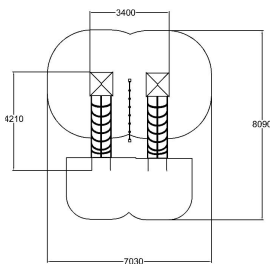

-  Climbing
1
-  Roofs
2
-  Slides
2
-  Towers
2

User age	2+
Product height, mm	2360
Impact area, m ²	45.4
Falling space, m ²	45.4
Max. free fall height, mm	1000
Safety info	EN 1176-1, 3 TÜV