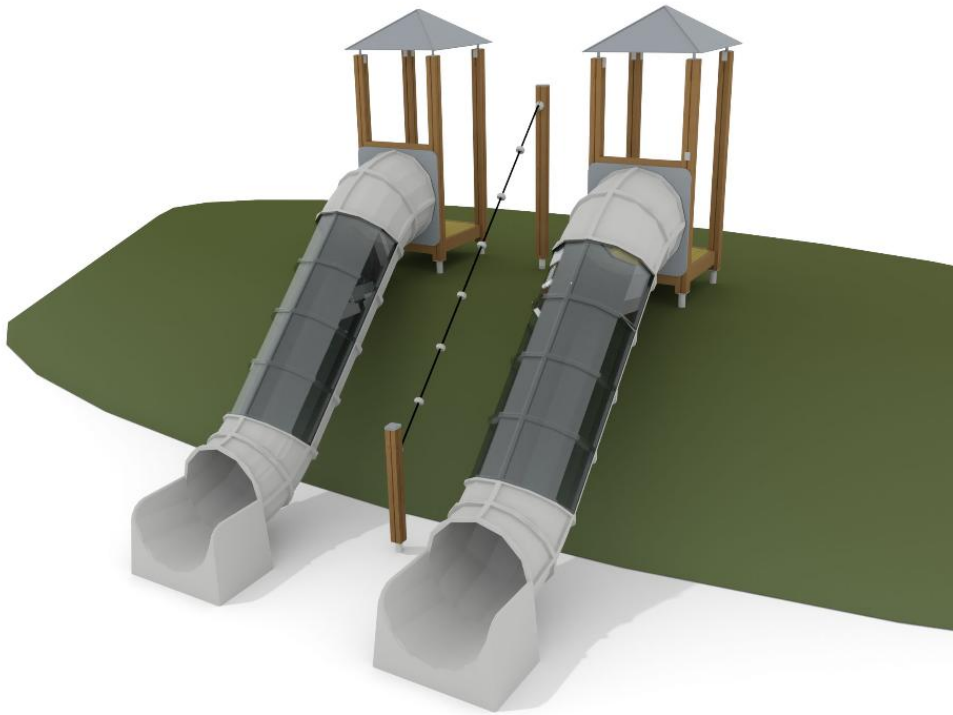

-  Climbing
1
-  Roofs
2
-  Slides
2
-  Towers
2

User age	2+
Product height, mm	2360
Impact area, m ²	45.4
Falling space, m ²	45.4
Max. free fall height, mm	1000
Safety info	EN 1176-1, 3 TÜV