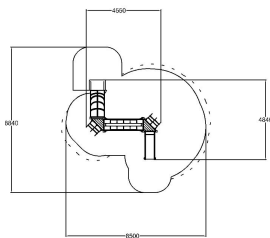

-  Bridges  
1
-  Climbing  
2
-  Meeting points  
2
-  Towers  
2

User age	4
Number of users	7
Product length, mm	4840
Product width, mm	4550
Product height, mm	2000
Impact area, m <sup>2</sup>	49
Falling space, m <sup>2</sup>	54
Max. free fall height, mm	1000
Safety info	EN 1176-1, 3 TÜV
Ropes	