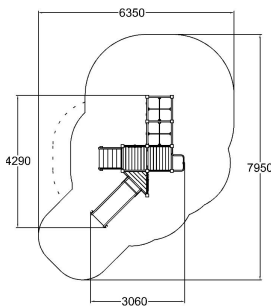

-  Climbing  
4
-  Exercising  
1
-  Play panels  
3
-  Slides  
2
-  Towers  
2

User age	4+
Impact area, m <sup>2</sup>	34
Falling space, m <sup>2</sup>	35.3
Max. free fall height, mm	2210
Safety info	EN 1176-1, (3) TÜV
Ropes	