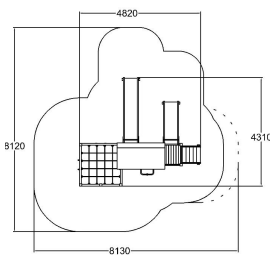

-  Climbing
3
-  Exercising
2
-  Play panels
1
-  Slides
2
-  Towers
3

Impact area, m ²	44
Max. free fall height, mm	1470
Safety info	EN 1176-1, 3:2017 TÜV
Ropes	