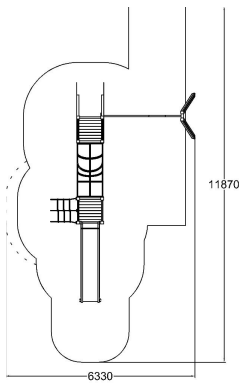

SAUROPOD TOWER PLAY

Impact area, m ²	46
Max. free fall height, mm	1970
Safety info	EN 1176-1, 3 TÜV
Ropes	