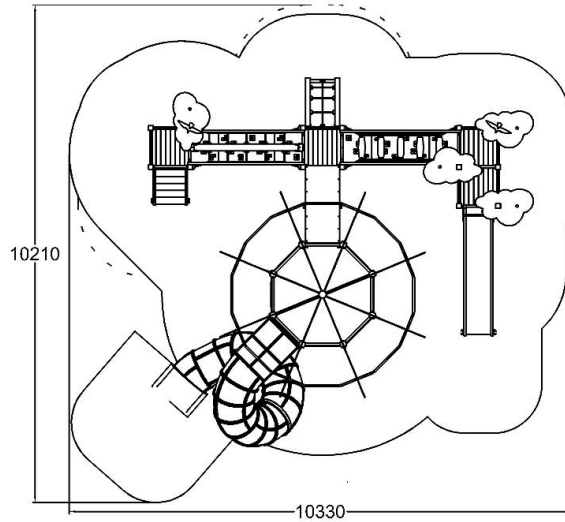

Q14114

# TREE HOUSE PLAY TOWERS

User age	1+
Number of users	27
Impact area, m <sup>2</sup>	79
Max. free fall height, mm	2570
Safety info	EN 1176-1, 3 TÜV
Ropes	