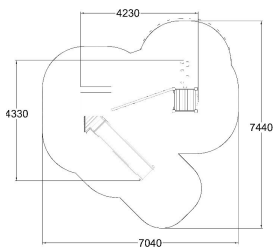

-  Climbing
4
-  Meeting points
2
-  Roofs
1
-  Slides
1
-  Towers
2

Max. free fall height, mm	2190
Safety info	EN 1176-1, (3) TÜV
Ropes	