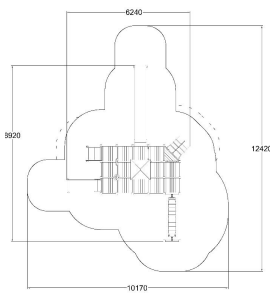

-  Balancing  
3
-  Climbing  
4
-  Dynamic  
1
-  Meeting points  
2
-  Play panels  
1
-  Roofs  
1
-  Slides  
2
-  Towers  
4

User age	3+
Impact area, m <sup>2</sup>	70
Max. free fall height, mm	2900
Safety info	EN 1176-1, (3) TÜV
Ropes	