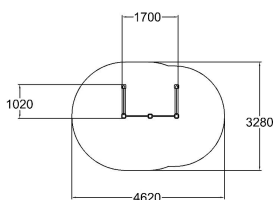

# CHINNING BARS FOR 2

User age	5+
Number of users	2
Product length, mm	1020
Product width, mm	1700
Product height, mm	2050
Impact area, m <sup>2</sup>	13
Falling space, m <sup>2</sup>	13
Max. free fall height, mm	1680
Safety info	EN 1176-1 TÜV