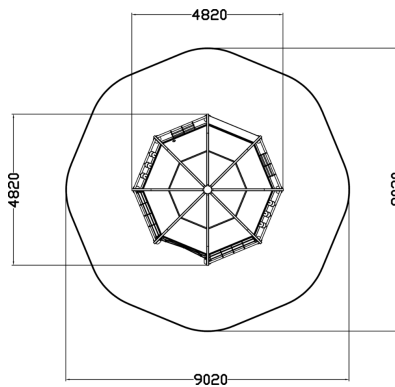

PLAY PLANETARIUM

Inside dome has constellations from the SOUTHERN SKY

User age	1+
Number of users	49
Product length, mm	4820
Product width, mm	4820
Product height, mm	2760
Impact area, m ²	44.9
Falling space, m ²	61.3
Height required, mm	4500
Max. free fall height, mm	2400
Safety info	EN 1176-1 TÜV
Installation time (for 1), h	28