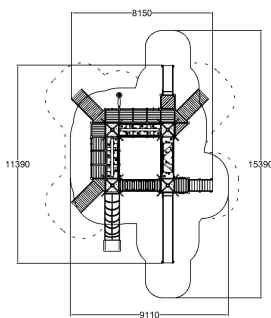

-  Balancing
4
-  Bridges
4
-  Climbing
2
-  Play panels
3
-  Slides
3

Product length, mm	11390
Product width, mm	8150
Product height, mm	5340
Impact area, m ²	107.9
Falling space, m ²	107.9
Max. free fall height, mm	1970
Safety info	EN 1176-1, 3 TÜV
Ropes	