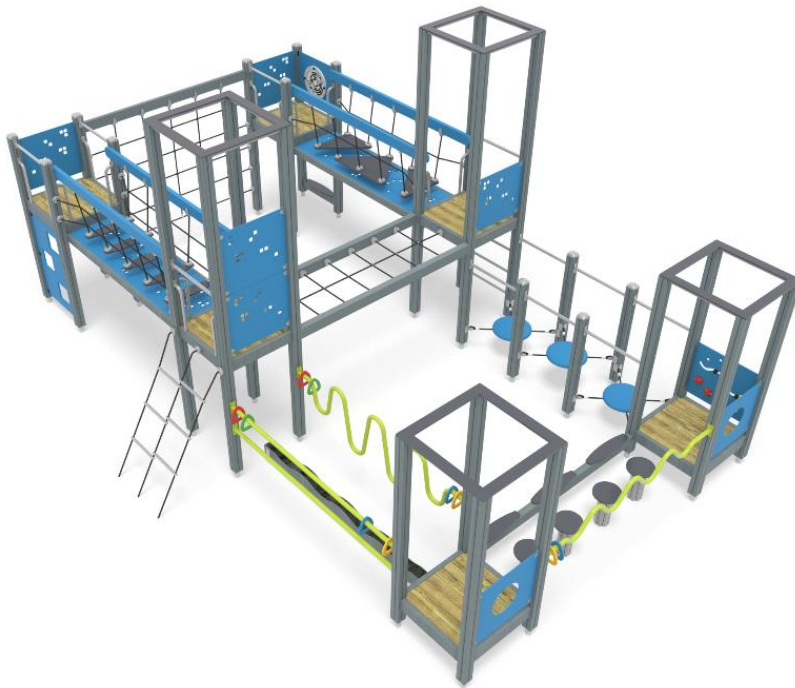

ACTIVITY PLAY TRACK

Impact area, m ²	68
Max. free fall height, mm	2150
Safety info	EN 1176-1 TÜV
Ropes	🔥