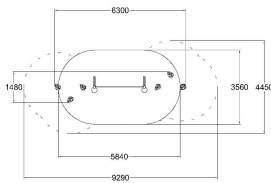

Q14040

LEAF STEP BALANCE PATH

User age	3+
Product length, mm	6300
Product width, mm	1480
Product height, mm	2540
Impact area, m ²	18.2
Falling space, m ²	31
Max. free fall height, mm	510
Safety info	EN 1176-1: 2017 TÜV
Installation time (for 1), h	6