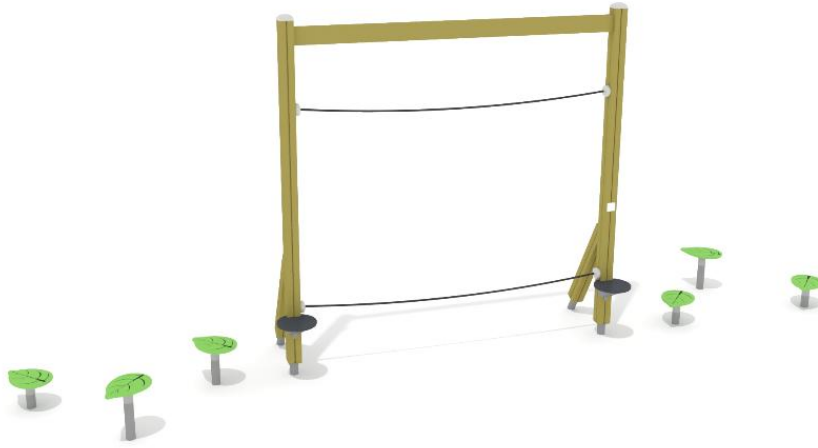

Q14040

LEAF STEP BALANCE PATH

User age	3+
Product length, mm	6300
Product width, mm	1480
Product height, mm	2540
Impact area, m ²	18.2
Falling space, m ²	31
Max. free fall height, mm	510
Safety info	EN 1176-1: 2017 TÜV
Installation time (for 1), h	6