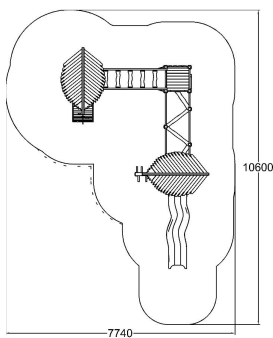

-  Balancing
2
-  Bridges
2
-  Climbing
3
-  Meeting points
3
-  Roofs
2
-  Slides
1
-  Towers
3

User age	3+
Number of users	11
Product length, mm	7450
Product width, mm	5020
Product height, mm	3870
Impact area, m ²	54
Falling space, m ²	54
Max. free fall height, mm	2190
Safety info	EN 1176-1, 3 TÜV