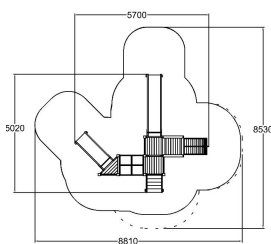

-  Climbing
1
-  Crawling
1
-  Roofs
1
-  Slides
2
-  Towers
3

User age	1+
Product length, mm	5040
Product width, mm	5620
Impact area, m ²	42.3
Falling space, m ²	44.6
Max. free fall height, mm	1470
Safety info	EN 1176-1,3:2017 TUV