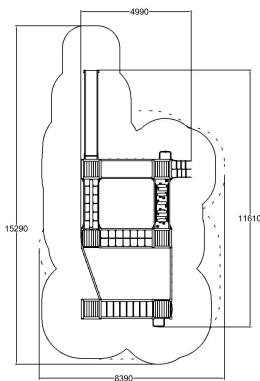

-  Balancing
1
-  Bridges
4
-  Climbing
7
-  Exercising
2
-  Roofs
4
-  Slides
3
-  Towers
6

User age	4+
Product length, mm	8690
Product width, mm	3730
Impact area, m ²	91
Max. free fall height, mm	1970
Safety info	EN 1176-1, (3) TÜV
Ropes	