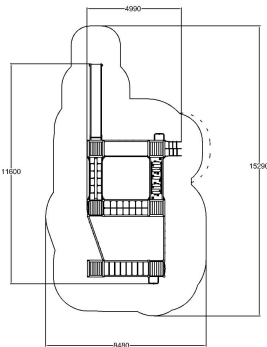

-  Balancing
1
-  Bridges
4
-  Climbing
7
-  Exercising
2
-  Roofs
4
-  Slides
3
-  Towers
6

User age	4+
Number of users	28
Product length, mm	4990
Product width, mm	11600
Product height, mm	3820
Impact area, m ²	96.3
Falling space, m ²	97.7
Max. free fall height, mm	2570
Safety info	EN 1176-1, 3 TÜV
Ropes	