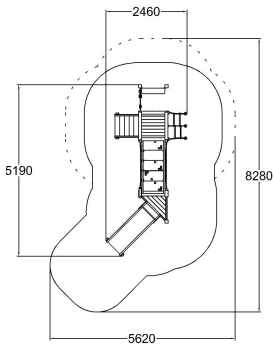

-  Bridges
1
-  Climbing
1
-  Play panels
2
-  Roofs
1
-  Slides
1

User age	1+
Product length, mm	5190
Product width, mm	2460
Impact area, m ²	27.5
Falling space, m ²	32.7
Safety info	EN 1176-1, (3) TÜV
Ropes	