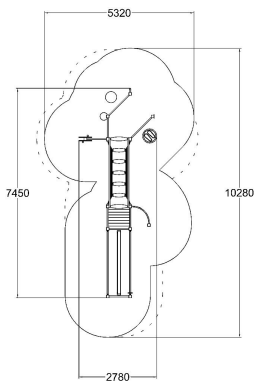

Balancing  
4

Bridges  
2

Dynamic  
3

Exercising  
4

Meeting points  
2

Play panels  
1

Number of users	10
Product length, mm	7450
Product width, mm	2780
Product height, mm	2280
Impact area, m <sup>2</sup>	37.7
Falling space, m <sup>2</sup>	42.2
Max. free fall height, mm	1250
Safety info	EN 16630, EN 1176-1 TÜV
Ropes	