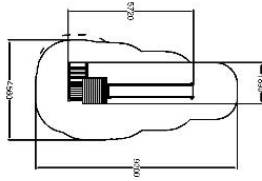

-  Climbing  
2
-  Meeting points  
2
-  Roofs  
1
-  Slides  
1

Number of users	6
Product length, mm	5720
Product width, mm	1850
Product height, mm	3670
Max. free fall height, mm	1970
Safety info	EN 1176-1, 3 TÜV