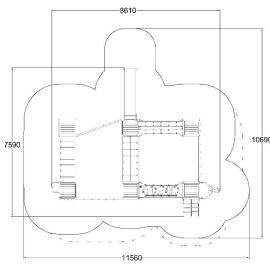

# MOTORICAL TRACK

-  Balancing  
3
-  Bridges  
3
-  Climbing  
6
-  Dynamic  
1
-  Exercising  
1
-  Meeting points  
6
-  Roofs  
3
-  Slides  
2
-  Towers  
6

User age	4+
Impact area, m <sup>2</sup>	87
Max. free fall height, mm	2570
Safety info	EN 1176-1, (3) TÜV
Ropes	