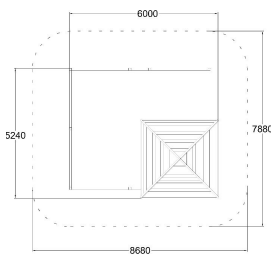

-  Meeting points
1
-  Sandplay
1
-  Towers
2

User age	1+
Product length, mm	4900
Product width, mm	5700
Product height, mm	3110
Falling space, m ²	66.4
Max. free fall height, mm	310
Safety info	EN 1176-1 TÜV