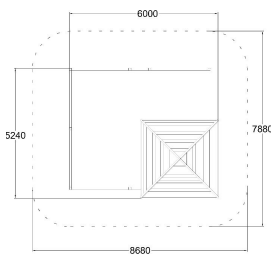

-  Meeting points  
1
-  Sandplay  
1
-  Towers  
2

User age	1+
Product length, mm	4900
Product width, mm	5700
Product height, mm	3110
Falling space, m <sup>2</sup>	66.4
Max. free fall height, mm	310
Safety info	EN 1176-1 TÜV