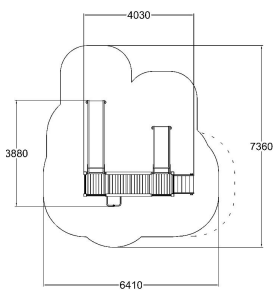

-  Climbing  
2
-  Meeting points  
5
-  Play panels  
1
-  Roofs  
1
-  Slides  
3
-  Towers  
2

Number of users	14
Product length, mm	4030
Product width, mm	3880
Product height, mm	3310
Impact area, m <sup>2</sup>	37
Falling space, m <sup>2</sup>	38.8
Max. free fall height, mm	1470
Safety info	EN 1176-1, 3 TÜV