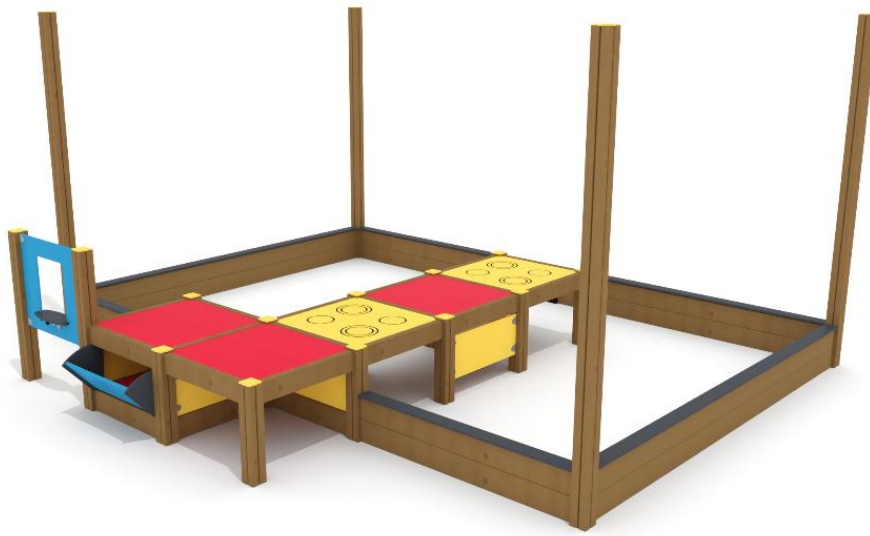

-  Meeting points  
6
-  Play panels  
3
-  Sandplay  
1
-  Towers  
3

Number of users	15
Product length, mm	4900
Product width, mm	4100
Product height, mm	2455
Falling space, m <sup>2</sup>	50.4
Max. free fall height, mm	590
Safety info	EN 1176-1, 3 TÜV