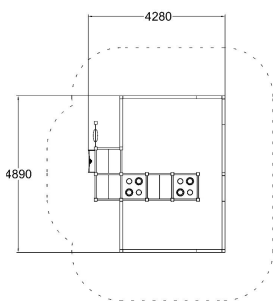

-  Meeting points  
6
-  Play panels  
3
-  Sandplay  
1
-  Towers  
3

Number of users	15
Product length, mm	4900
Product width, mm	4100
Product height, mm	2455
Falling space, m <sup>2</sup>	50.4
Max. free fall height, mm	590
Safety info	EN 1176-1, 3 TÜV