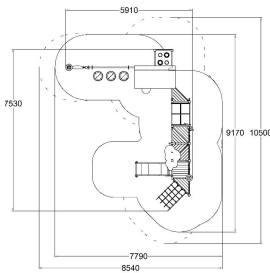

-  Climbing  
2
-  Play panels  
7
-  Roofs  
2
-  Towers  
1

User age	1+
Number of users	12
Product length, mm	7530
Product width, mm	5910
Product height, mm	3040
Impact area, m <sup>2</sup>	45.6
Falling space, m <sup>2</sup>	56.3
Max. free fall height, mm	1000
Safety info	EN 1176-1, 3 TÜV