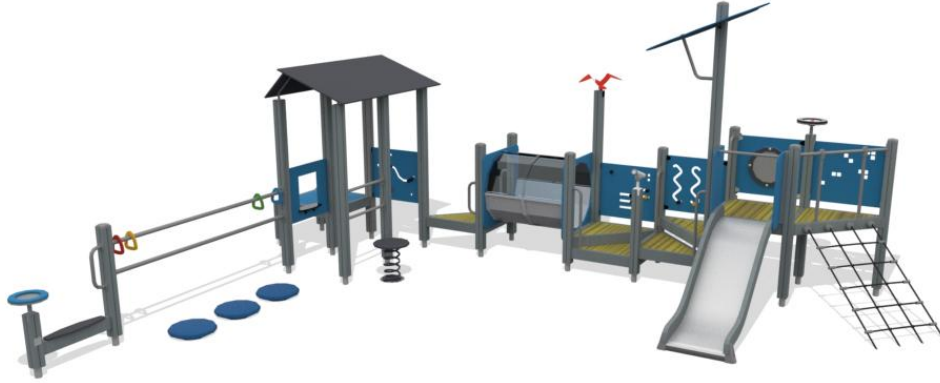

-  Climbing  
2
-  Play panels  
7
-  Roofs  
2
-  Towers  
1

User age	1+
Number of users	12
Product length, mm	7530
Product width, mm	5910
Product height, mm	3040
Impact area, m <sup>2</sup>	45.6
Falling space, m <sup>2</sup>	56.3
Max. free fall height, mm	1000
Safety info	EN 1176-1, 3 TÜV