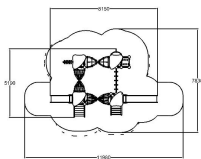

-  Climbing  
8
-  Exercising  
1
-  Meeting points  
4
-  Roofs  
4
-  Slides  
3
-  Towers  
4

User age	3+
Number of users	19
Product length, mm	8130
Product width, mm	5190
Product height, mm	3410
Impact area, m <sup>2</sup>	64
Falling space, m <sup>2</sup>	66.1
Max. free fall height, mm	2250
Safety info	EN 1176-1, 3 TÜV