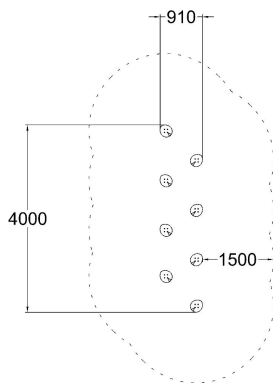

Q13922

# LILY STEP PATH

Number of users	8
Product length, mm	4000
Product width, mm	900
Product height, mm	370
Falling space, m <sup>2</sup>	23.5
Max. free fall height, mm	370
Safety info	EN 1176-1 TÜV