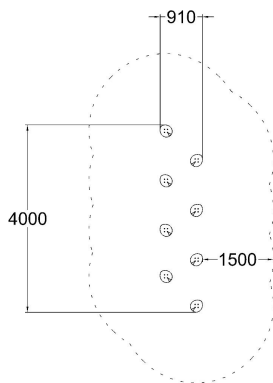

Q13922

LILY STEP PATH

Number of users	8
Product length, mm	4000
Product width, mm	900
Product height, mm	370
Falling space, m ²	23.5
Max. free fall height, mm	370
Safety info	EN 1176-1 TÜV