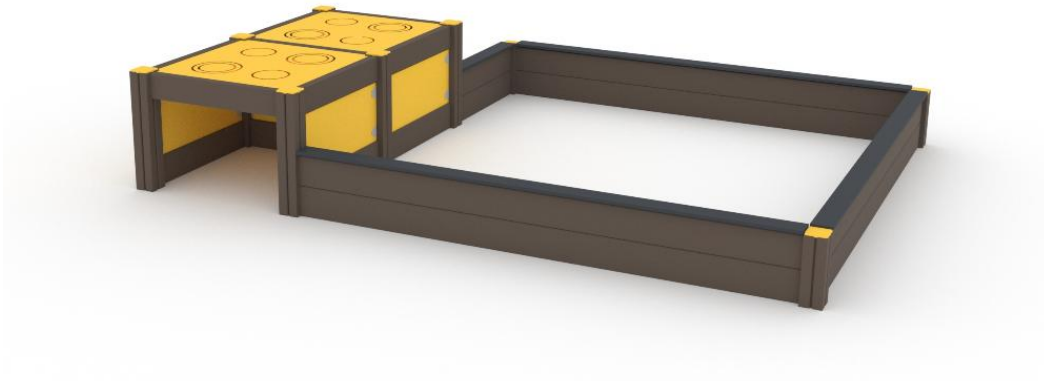

-  Crawling
1
-  Meeting points
2
-  Play panels
2
-  Sandplay
1

Number of users	8
Product length, mm	3480
Product width, mm	2500
Product height, mm	590
Falling space, m ²	30.7
Max. free fall height, mm	590
Safety info	EN 1176-1 TÜV