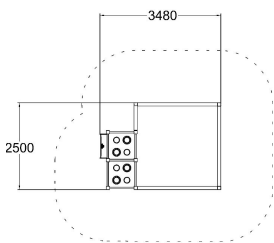

-  Crawling
1
-  Meeting points
2
-  Play panels
2
-  Sandplay
1

Number of users	8
Product length, mm	3480
Product width, mm	2500
Product height, mm	590
Falling space, m ²	30.7
Max. free fall height, mm	590
Safety info	EN 1176-1 TÜV