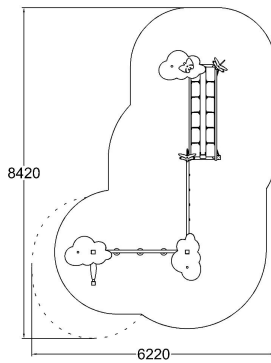

CLIMBING ADVENTURE

-  Balancing
2
-  Bridges
1
-  Climbing
2
-  Towers
3

User age	4+
Number of users	10
Product length, mm	5910
Product width, mm	4050
Product height, mm	3410
Impact area, m ²	33
Falling space, m ²	37
Height required, mm	4410
Max. free fall height, mm	2250
Safety info	EN 1176-1 TÜV
Ropes	