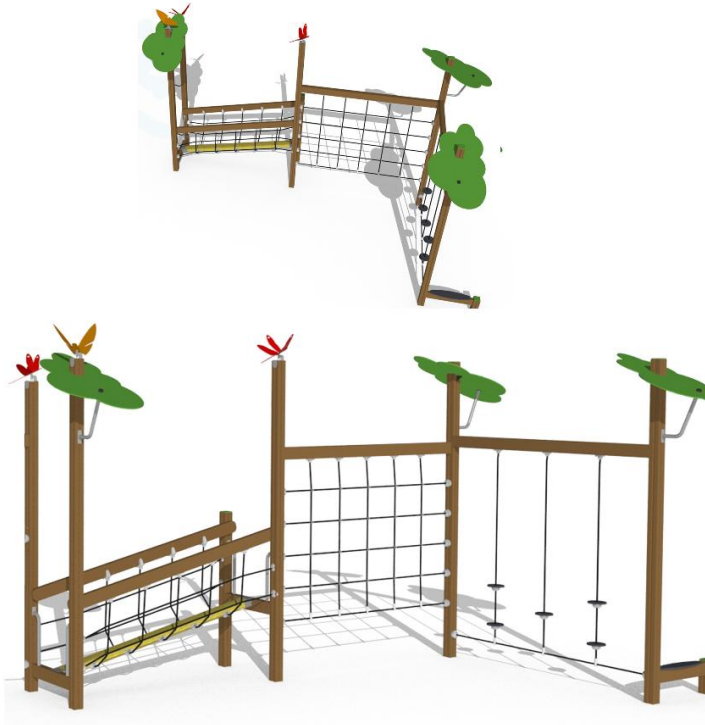

CLIMBING ADVENTURE

-  Balancing
2
-  Bridges
1
-  Climbing
2
-  Towers
3

User age	4+
Number of users	10
Product length, mm	5910
Product width, mm	4050
Product height, mm	3410
Impact area, m ²	33
Falling space, m ²	37
Height required, mm	4410
Max. free fall height, mm	2250
Safety info	EN 1176-1 TÜV
Ropes	