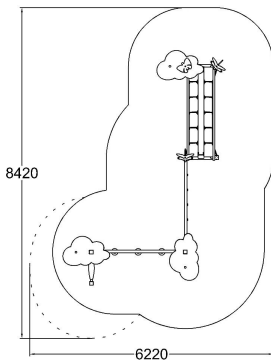

CLIMBING ADVENTURE

-  Balancing
2
-  Bridges
1
-  Climbing
2
-  Towers
3

User age	4+
Number of users	10
Product length, mm	5910
Product width, mm	4050
Product height, mm	3410
Impact area, m ²	33
Falling space, m ²	37
Height required, mm	4410
Max. free fall height, mm	2250
Safety info	EN 1176-1 TÜV
Ropes	