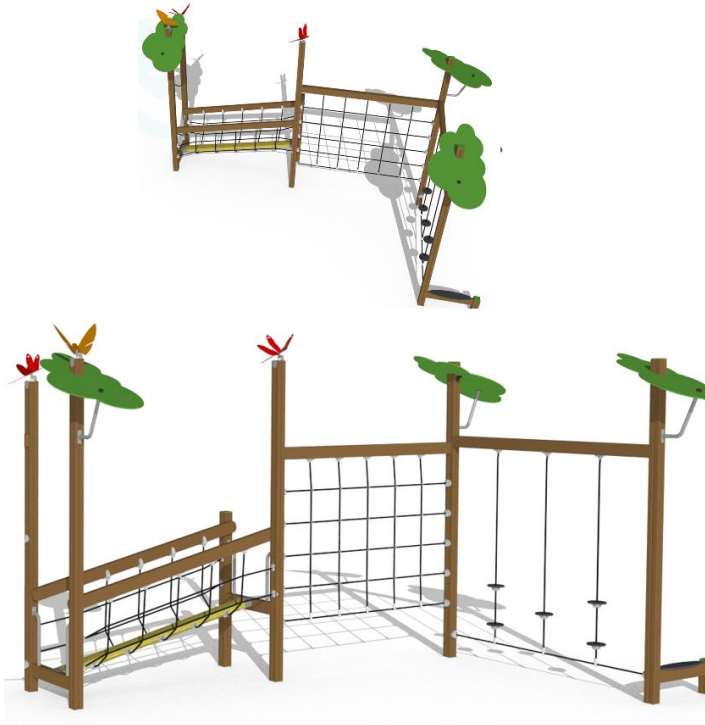

CLIMBING ADVENTURE

-  Balancing
2
-  Bridges
1
-  Climbing
2
-  Towers
3

User age	4+
Number of users	10
Product length, mm	5910
Product width, mm	4050
Product height, mm	3410
Impact area, m ²	33
Falling space, m ²	37
Height required, mm	4410
Max. free fall height, mm	2250
Safety info	EN 1176-1 TÜV
Ropes	