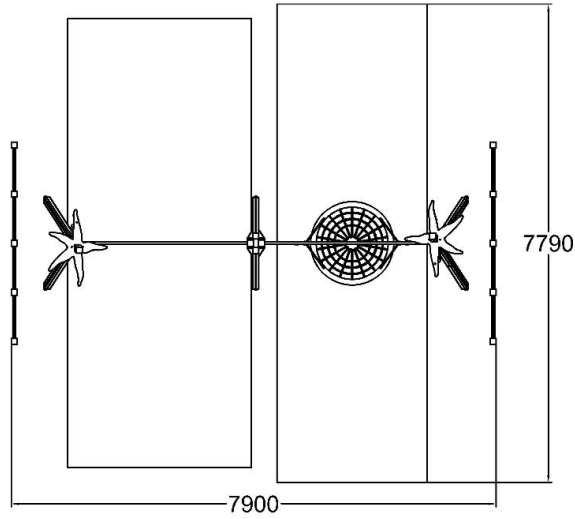

Q13910

SWING WITH STARFISH

User age	3+
Number of users	5
Product length, mm	7790
Product width, mm	3300
Product height, mm	3160
Impact area, m ²	41
Falling space, m ²	41
Height required, mm	4160
Max. free fall height, mm	1400
Safety info	EN 1176-1, 2 TÜV