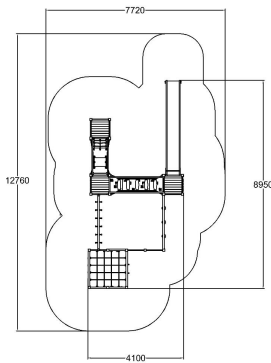

-  Bridges 2
-  Climbing 7
-  Dynamic 1
-  Exercising 4
-  Slides 1
-  Towers 3

User age	4+
Impact area, m <sup>2</sup>	74
Falling space, m <sup>2</sup>	74.4
Max. free fall height, mm	1970
Safety info	EN 1176-1, (3) TÜV
Ropes	