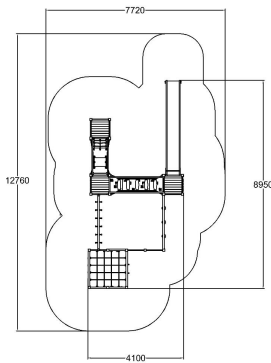

-  Bridges  
2
-  Climbing  
7
-  Dynamic  
1
-  Exercising  
4
-  Slides  
1
-  Towers  
3

User age	4+
Impact area, m <sup>2</sup>	74
Falling space, m <sup>2</sup>	74.4
Max. free fall height, mm	1970
Safety info	EN 1176-1, (3) TÜV
Ropes	