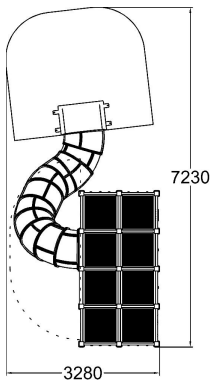

-  Play panels  
5
-  Slides  
1
-  Towers  
1

User age	3+
Product length, mm	5240
Product width, mm	3150
Product height, mm	2800
Impact area, m <sup>2</sup>	8
Falling space, m <sup>2</sup>	12
Height required, mm	2900
Max. free fall height, mm	1000
Safety info	EN 1176-1, 3:2017 TÜV