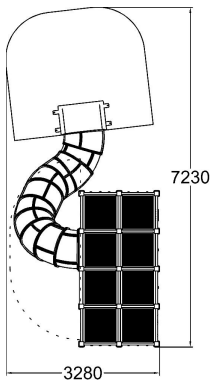

-  Play panels
5
-  Slides
1
-  Towers
1

User age	3+
Product length, mm	5240
Product width, mm	3150
Product height, mm	2800
Impact area, m ²	8
Falling space, m ²	12
Height required, mm	2900
Max. free fall height, mm	1000
Safety info	EN 1176-1, 3:2017 TÜV