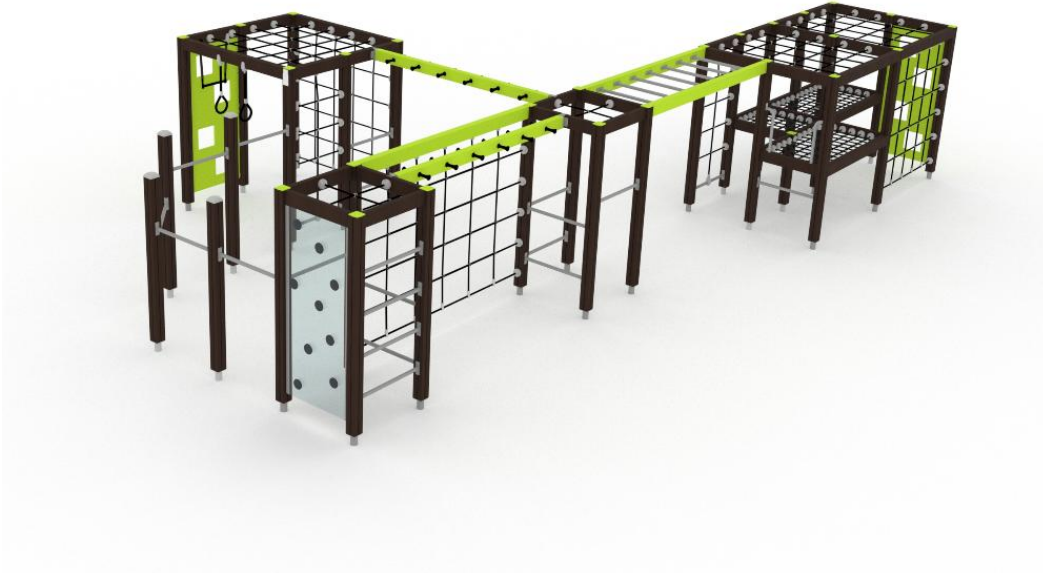

- A

Climbing  
15
- H

Exercising  
8
- T

Towers  
4

Number of users	30
Product length, mm	9695
Product width, mm	5720
Product height, mm	1980
Impact area, m <sup>2</sup>	85
Falling space, m <sup>2</sup>	85
Max. free fall height, mm	1970
Safety info	EN 1176-1 TÜV
Ropes	