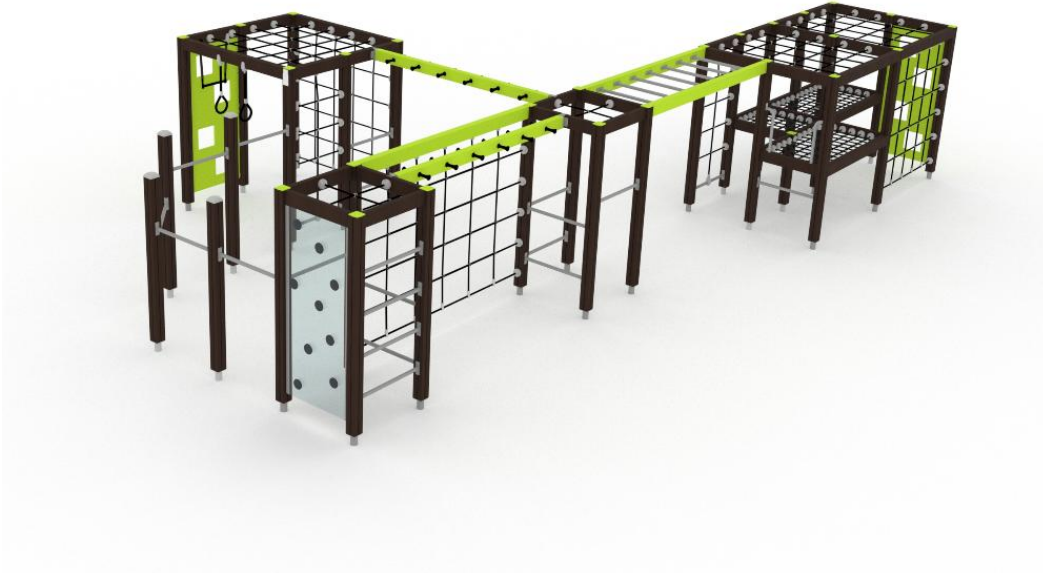

-  Climbing  
15
-  Exercising  
8
-  Towers  
4

Number of users	30
Product length, mm	9695
Product width, mm	5720
Product height, mm	1980
Impact area, m <sup>2</sup>	85
Falling space, m <sup>2</sup>	85
Max. free fall height, mm	1970
Safety info	EN 1176-1 TÜV
Ropes	