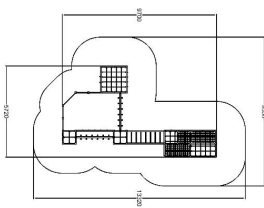

-  Climbing  
15
-  Exercising  
8
-  Towers  
4

Number of users	30
Product length, mm	9695
Product width, mm	5720
Product height, mm	1980
Impact area, m <sup>2</sup>	85
Falling space, m <sup>2</sup>	85
Max. free fall height, mm	1970
Safety info	EN 1176-1 TÜV
Ropes	