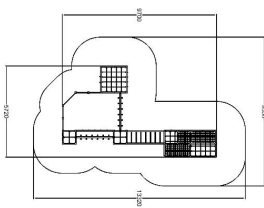

- A

Climbing  
15
- H

Exercising  
8
- T

Towers  
4

Number of users	30
Product length, mm	9695
Product width, mm	5720
Product height, mm	1980
Impact area, m <sup>2</sup>	85
Falling space, m <sup>2</sup>	85
Max. free fall height, mm	1970
Safety info	EN 1176-1 TÜV
Ropes	