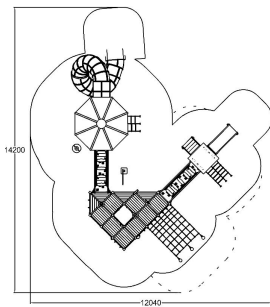

LIGHTHOUSE CLIMBING PLAY

Max. free fall height, mm	1970
Safety info	EN 1176-1, 3 TÜV
Ropes	