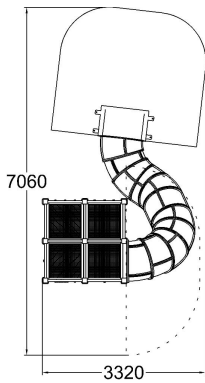

-  Play panels
5
-  Slides
1
-  Towers
1

User age	3+
Number of users	20
Product length, mm	3600
Product width, mm	3200
Product height, mm	2800
Impact area, m ²	8
Falling space, m ²	12
Height required, mm	2900
Max. free fall height, mm	1000
Safety info	EN 1176-1, 3 TÜV