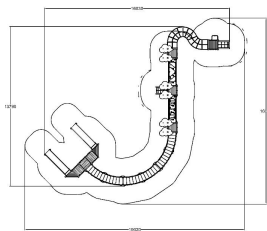

-  Balancing
2
-  Bridges
5
-  Climbing
3
-  Crawling
1
-  Meeting points
9
-  Play panels
6
-  Slides
3
-  Towers
5

Number of users	33
Product length, mm	13790
Product width, mm	16030
Product height, mm	3860
Impact area, m ²	123
Falling space, m ²	124.1
Max. free fall height, mm	1590
Safety info	EN 1176-1, 3 TÜV
Ropes	