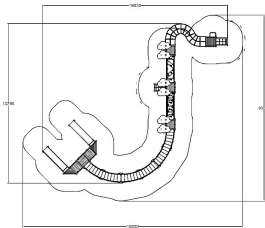

 Balancing
2

 Bridges
5

 Climbing
3

 Crawling
1

 Meeting points
9

 Play panels
6

 Slides
3

 Towers
5

Number of users	33
Product length, mm	13790
Product width, mm	16030
Product height, mm	3860
Impact area, m ²	123
Falling space, m ²	124.1
Max. free fall height, mm	1590
Safety info	EN 1176-1, 3 TÜV
Ropes	