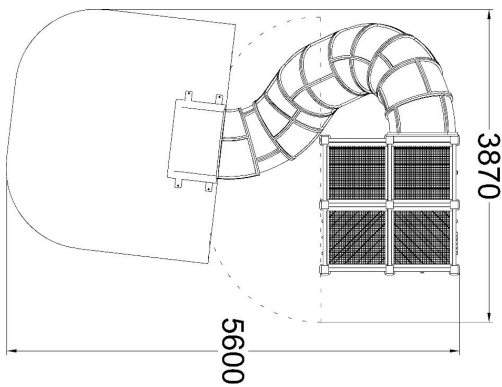

-  Climbing
3
-  Dynamic
2
-  Meeting points
2
-  Play panels
1
-  Roofs
1
-  Slides
3

User age	+1
Max. free fall height, mm	1970
Safety info	EN 1176-1, (3) TÜV
Ropes	