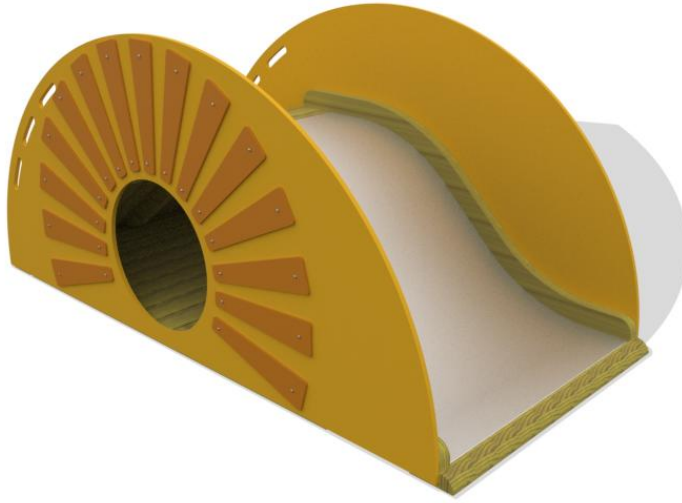

-  Climbing
1
-  Crawling
1
-  Meeting points
1
-  Slides
1

Max. free fall height, mm	1000
Safety info	EN 1176-1, (3) TÜV