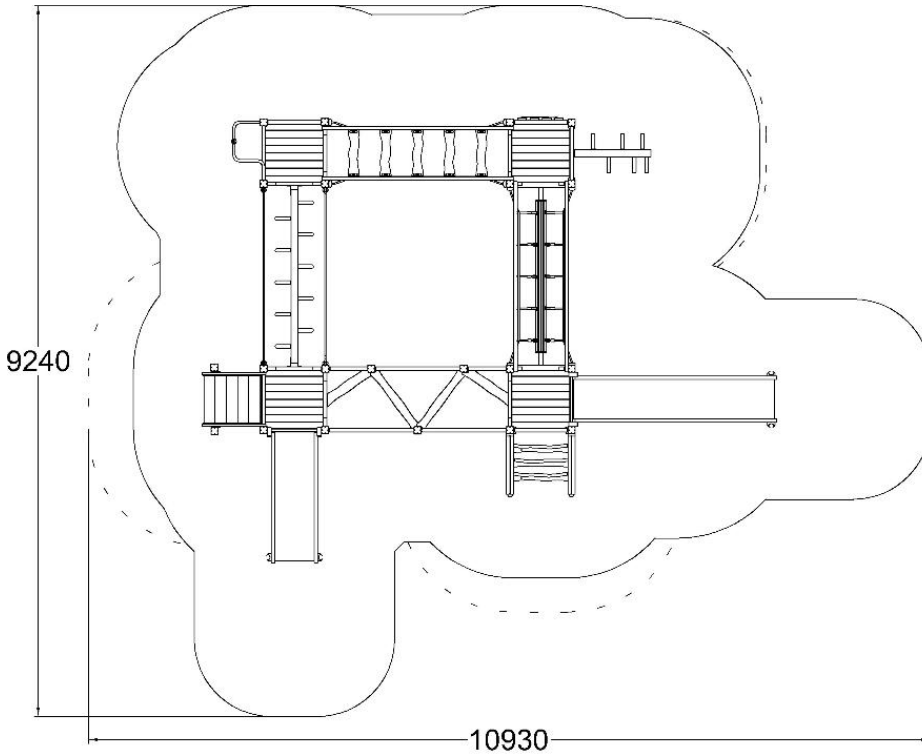

# 4 TOWER PLAY

-  Balancing  
2
-  Bridges  
4
-  Climbing  
3
-  Meeting points  
4
-  Slides  
2
-  Towers  
4

User age	+4
Number of users	30
Product length, mm	7460
Product width, mm	492
Product height, mm	2600
Impact area, m <sup>2</sup>	66
Falling space, m <sup>2</sup>	70
Height required, mm	3600
Max. free fall height, mm	1470
Safety info	EN 1176-1, 3 TÜV