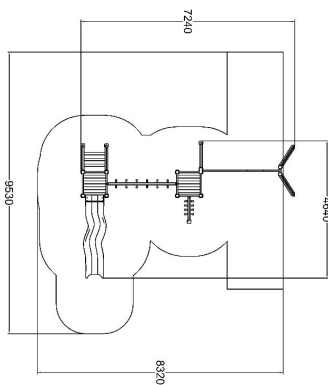

-  Climbing
3
-  Exercising
1
-  Slides
1
-  Swinging
1
-  Towers
2

Number of users	10
Product length, mm	7230
Product width, mm	4600
Product height, mm	2730
Impact area, m ²	50
Falling space, m ²	53.2
Max. free fall height, mm	1520
Safety info	EN 1176-1, 2, 3 TÜV