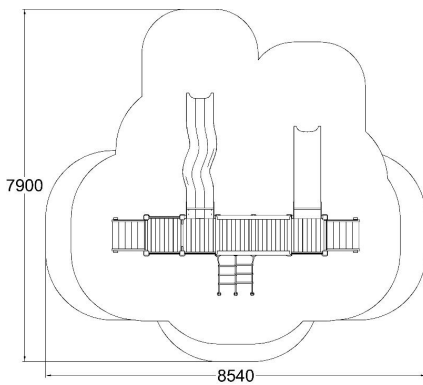

PLAY TOWER AND SLIDES

Impact area, m ²	42
Max. free fall height, mm	1470
Safety info	EN 1176-1, 3 TÜV