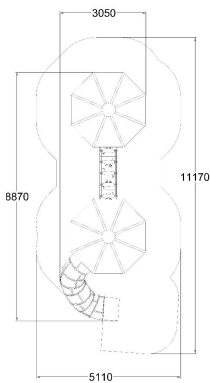

-  Bridges  
1
-  Climbing  
4
-  Meeting points  
2
-  Roofs  
2
-  Slides  
1
-  Towers  
2

User age	4+
Product length, mm	8870
Product width, mm	5110
Product height, mm	3940
Impact area, m <sup>2</sup>	46.7
Falling space, m <sup>2</sup>	46.7
Max. free fall height, mm	1520
Safety info	EN 1176-1, (3) TÜV
Ropes	