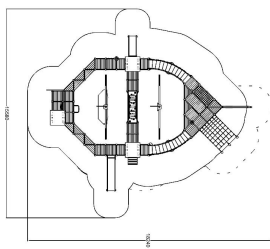

-  Bridges
3
-  Climbing
8
-  Play panels
8
-  Slides
3
-  Towers
8

User age	70
Product length, mm	15330
Product width, mm	11580
Product height, mm	9020
Impact area, m ²	153.5
Falling space, m ²	166.5
Max. free fall height, mm	2690
Installation time (for 1), h	75
Ropes	