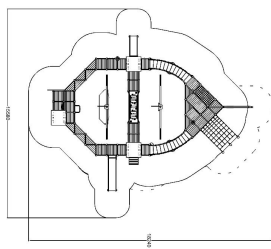

-  Bridges
3
-  Climbing
8
-  Play panels
8
-  Slides
3
-  Towers
8

User age	70
Product length, mm	15330
Product width, mm	11580
Product height, mm	9020
Impact area, m ²	153.5
Falling space, m ²	166.5
Max. free fall height, mm	2690
Installation time (for 1), h	75
Ropes	