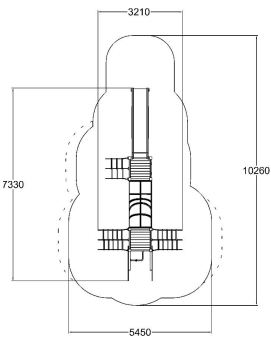

-  Climbing  
1
-  Crawling  
1
-  Meeting points  
4
-  Slides  
2
-  Towers  
2

Product length, mm	7330
Product width, mm	3230
Product height, mm	4170
Impact area, m <sup>2</sup>	41
Max. free fall height, mm	1970
Safety info	EN 1176-1, 3 TÜV
Ropes	