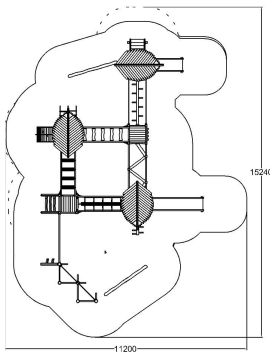

-  Balancing
6
-  Bridges
3
-  Climbing
7
-  Meeting points
2
-  Roofs
3
-  Slides
2
-  Towers
5

User age	3+
Number of users	25
Product length, mm	12160
Product width, mm	7700
Product height, mm	3800
Impact area, m ²	111
Falling space, m ²	112
Max. free fall height, mm	1470
Safety info	EN 1176-1, 3 TÜV
Ropes	