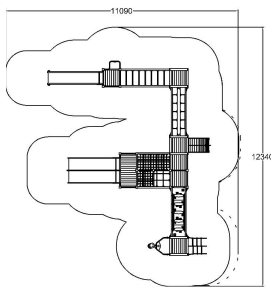

-  Balancing
2
-  Bridges
2
-  Climbing
7
-  Dynamic
1
-  Meeting points
7
-  Roofs
3
-  Slides
3
-  Towers
5

User age	4+
Number of users	35
Product length, mm	9260
Product width, mm	7710
Product height, mm	3810
Impact area, m ²	93
Falling space, m ²	94
Height required, mm	4810
Safety info	EN 1176-1, 3 TÜV
Ropes	