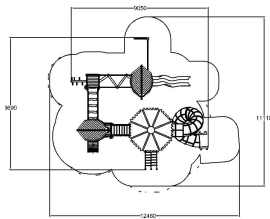

TREE HOUSE + TRACK

-  Balancing
3
-  Climbing
5
-  Roofs
3
-  Slides
3
-  Towers
4

User age	3+
Number of users	20
Product length, mm	8690
Product width, mm	9050
Product height, mm	5400
Impact area, m ²	93
Falling space, m ²	95
Max. free fall height, mm	2620
Safety info	EN 1176-1, EN 1176-3 TÜV
Ropes	